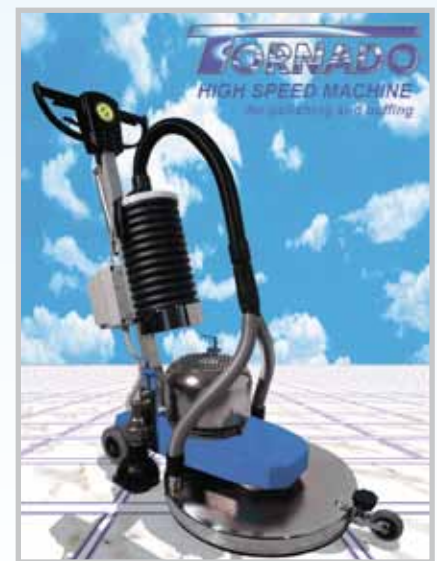

TORNADO

Monospazzola per lucidatura "BUFFING" ad alta velocità e per "vetrificazione" delle cere metallizzate su pavimenti tipo linoleum, pvc, gomma, sughero, ecc.

High speed buffing polishing monobrush and for metal wax glazed effect on linoleum, pvc, rubber, cork etc.

HIGH SPEED MACHINE

GRINDING

SINGLE DISC

TOOLS

SPECIAL

VACUUM

CHEMICALS

FRIENDLY

DISCOLUX 20" per macchine HIGH-SPEED. Eccezionale quando si lucida con POLISH. / **DISCOLUX 20"** for HIGH-SPEED machine. Specially for use with polishing powder.

30206

€14,40

Model	max Power	Volt	speed rpm	Working Width	Vacuum Tank	Weight
Tornado	4 Hp	1-phase	1500	20"	8 lt	69 kg