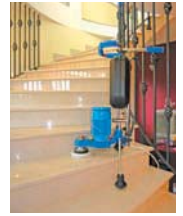

100/150 mm

1 HP

21 kg

1-phase

Minielle

MINIELLE is the ideal solution for grinding and polishing stairs, small bathrooms, edges, corners and narrow areas which normal floor grinding machines cannot reach. The multidirectional wheels, with adjustable height, allows to easily adjust it to any stair. Equipped with: change rotation dx/sx, high handle adjustable and water tank.