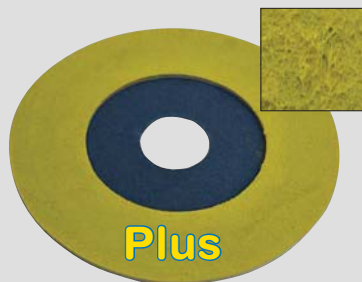

Supershine & Spongelux

New and revolutionary diamond discs to restore the gloss on marble and terrazzo floors. Used regularly, they maintain floors always bright as just polished. Easy to use. Use them as a normal "floor pad" disk with mono brush machines or autoscrubbers. They remove scratches, even deep, clean and polish.

Plus